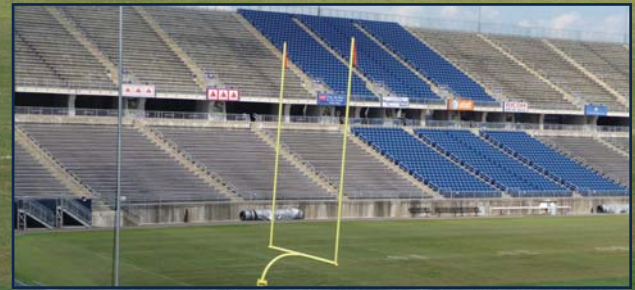

oai 

PRESENTS

UNIVERSITY OF CONNECTICUT
RENTSCHLER FIELD

Sideline

Behind Endzone

Tunnel Cover

Player Panel Samples

Football Background Panel Samples

Lower Wall Panels

Logo Watermark Panel Samples

Helmet Background Panel Samples

Lower Wall Panels

Upper Wall Panels