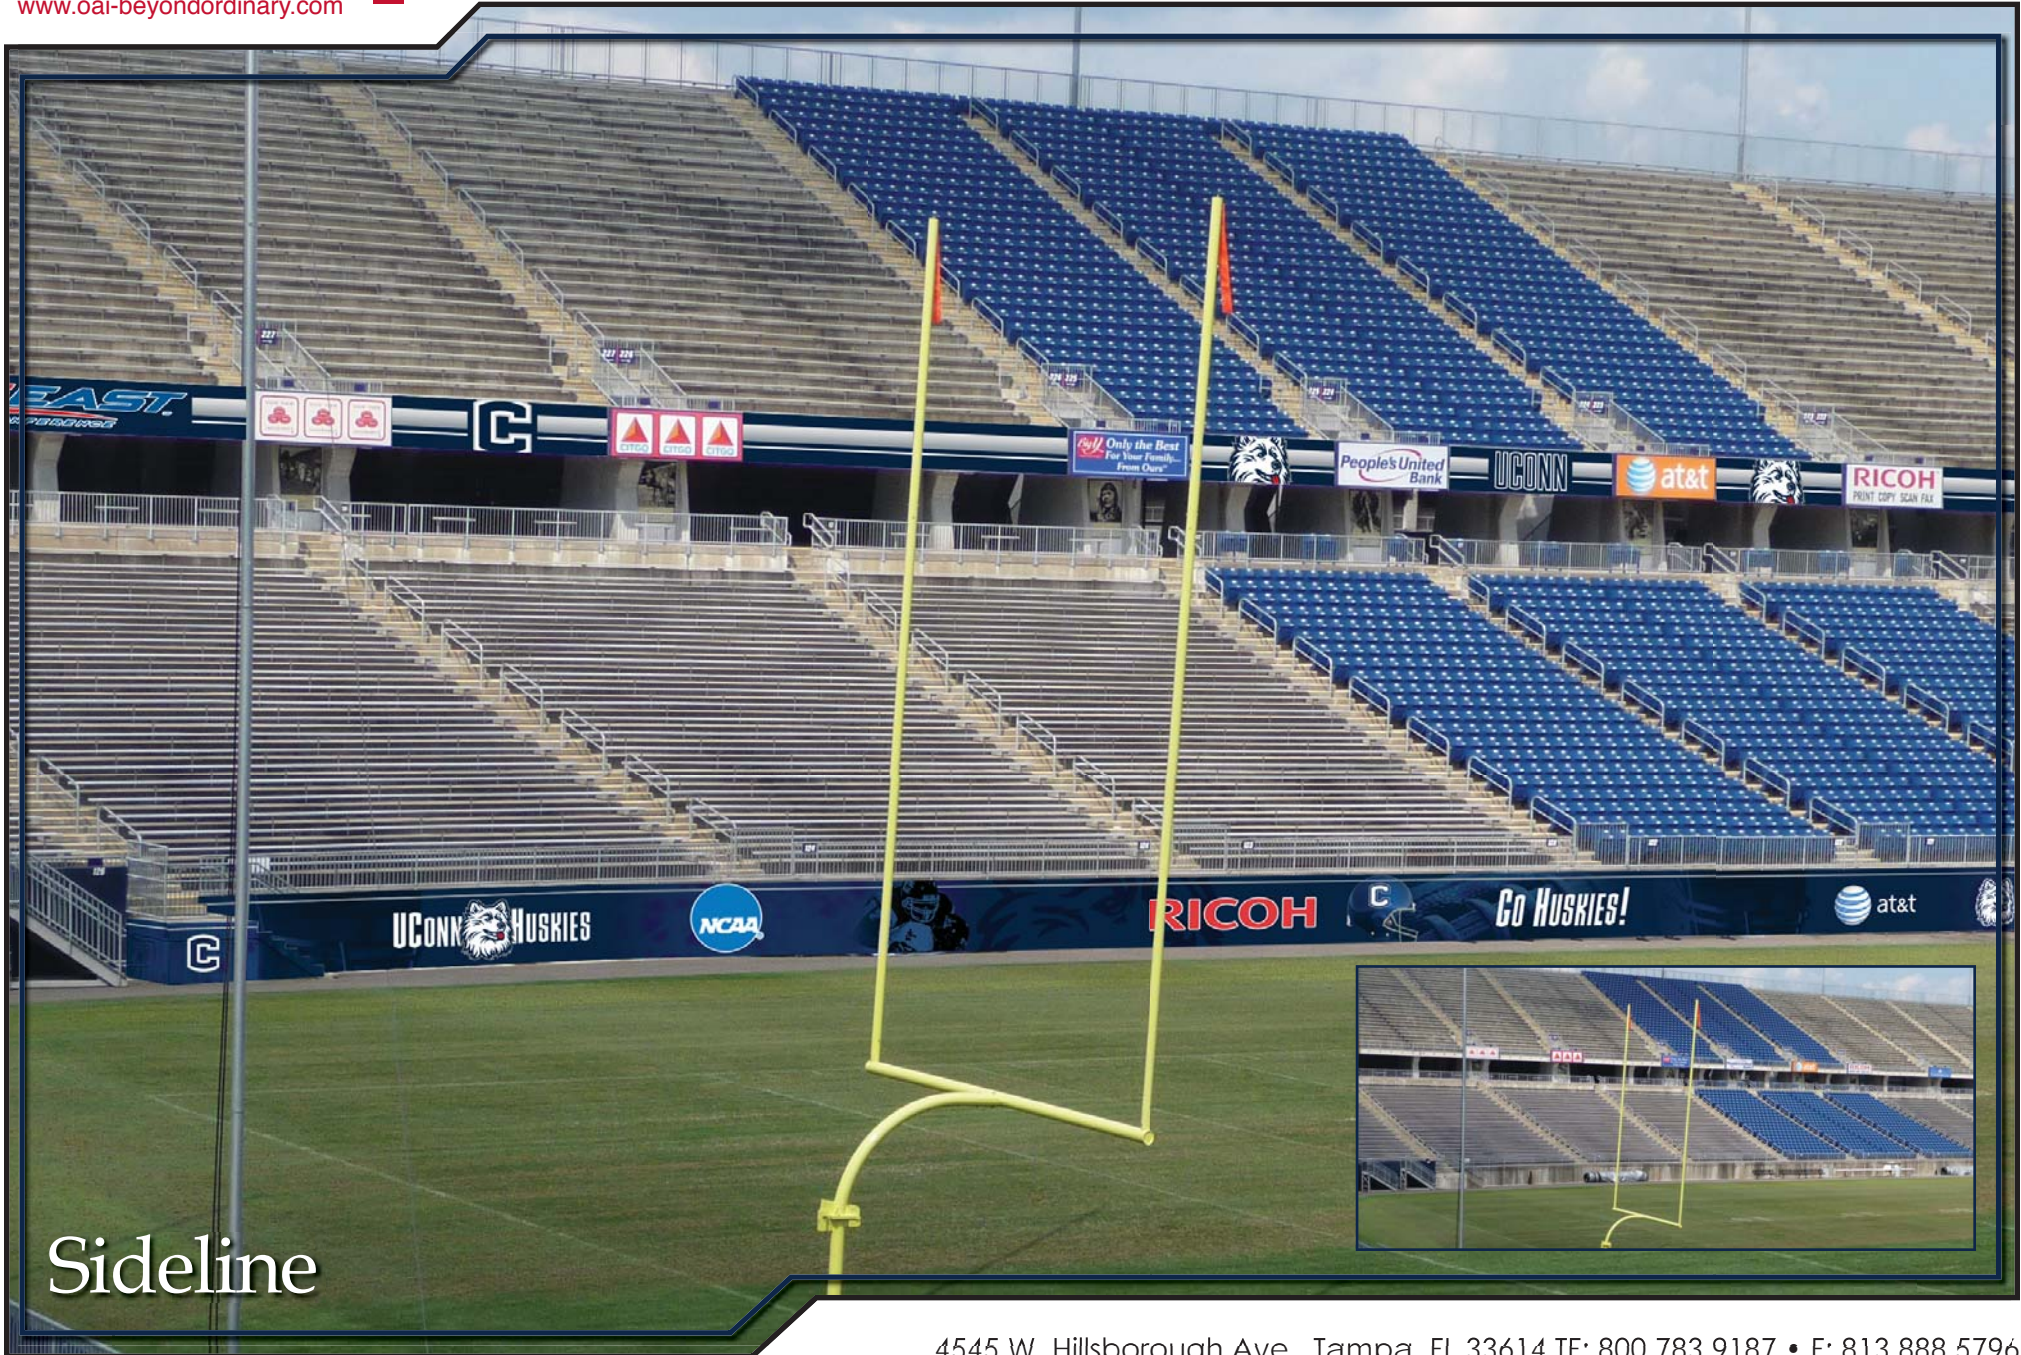

oai 

PRESENTS

UNIVERSITY OF CONNECTICUT
RENTSCHLER FIELD

Sideline

Behind Endzone

Tunnel Cover

Player Panel Samples

Football Background Panel Samples

Lower Wall Panels

Logo Watermark Panel Samples

Helmet Background Panel Samples

Lower Wall Panels

Upper Wall Panels